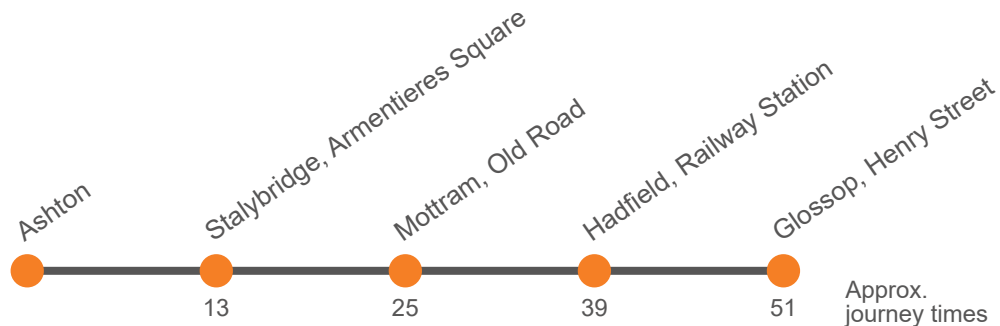

Sunday

Ashton-under-Lyne Interchange Stand K	...	...	0831	0931		31		1631	1731	1831	1951	2051	2151	2251
Stalybridge, Armentieres Square Stop D	0639	0739	0841	0943	Then	43		1643	1741	1841	1959	2059	2159	2259
Mottram, Old Road					at				1749	1849	2005	2105	2205	2305
Mottram, Junction Stop B	0650	0750	0852	0955	these	55		1655	1750	1850	2006	2106	2206	2306
Hadfield, Railway Station	0703	0803	0905	1008	mins	08	until	1708	1803	1903	2018	2118	2218	2318
Glossop, Henry Street Stop C					past				1812	1912	2027	2127	2227	2327
Glossop, Henry Street Stop B	0712	0812	0914	1017	the	17		1717	...	...	...	...	...	...
Glossop, Shirebrook Drive	0717	0817	0919	1022	hour	22		1722	...	...	...	...	...	...

Sunday (continued)

Ashton-under-Lyne Interchange Stand K	2331
Stalybridge, Armentieres Square Stop D	2339
Mottram, Old Road	2345
Mottram, Junction Stop B	2346
Hadfield, Railway Station	2358
Glossop, Henry Street Stop C	0007
Glossop, Henry Street Stop B	...
Glossop, Shirebrook Drive	...