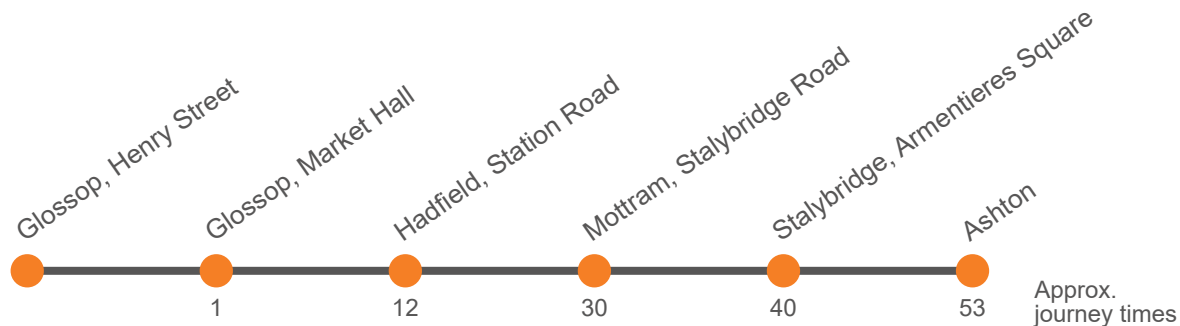

Monday to Friday

Glossop, Shirebrook Drive	...	0611	0636	0653	0712	...	0801	...	...	...	...	...	...
Glossop, Henry Street Stop A	0555					0738		0833	0858	0923	0948	1013	1038
Glossop, outside Market Hall	0556	0617	0642	0659	0718	0739	0807	0834	0859	0924	0949	1014	1039
Hadfield, Railway Station	0604	0627	0652	0709	0728	0751	0818	0846	0911	0936	1001	1026	1051
Hollingworth, Gun Inn													
Mottram, Stalybridge Road	0618	0644	0710	0727	0746	0809	0836	0904	0929	0954	1019	1044	1109
Stalybridge, Armentieres Square Stop A	0629	0655	0721	0738	0757	0820	0847	0914	0939	1004	1029	1054	1119
Ashton-under-Lyne Interchange Stand K	0637	0707	0733	0750	0810	0833	0900	0927	0952	1017	1042	1107	1132

Monday to Friday (continued)

Glossop, Shirebrook Drive	...	...	...	...	...	...	...	...	...	...	...	...	...
Glossop, Henry Street Stop A	1103	1123	1143	1203	1223	1243	1303	1323	1343	1403	1423	1443	1508
Glossop, outside Market Hall	1104	1124	1144	1204	1224	1244	1304	1324	1344	1404	1424	1444	1509
Hadfield, Railway Station	1116	1136	1156	1216	1236	1256	1316	1336	1356	1416	1436	1456	1521
Hollingworth, Gun Inn											1454		
Mottram, Stalybridge Road	1134	1154	1214	1234	1254	1314	1334	1354	1414	1434	1456	1514	1539
Stalybridge, Armentieres Square Stop A	1144	1204	1224	1244	1304	1324	1344	1404	1424	1444	1506	1524	1549
Ashton-under-Lyne Interchange Stand K	1157	1217	1237	1257	1317	1337	1357	1417	1437	1457	1519	1537	1602