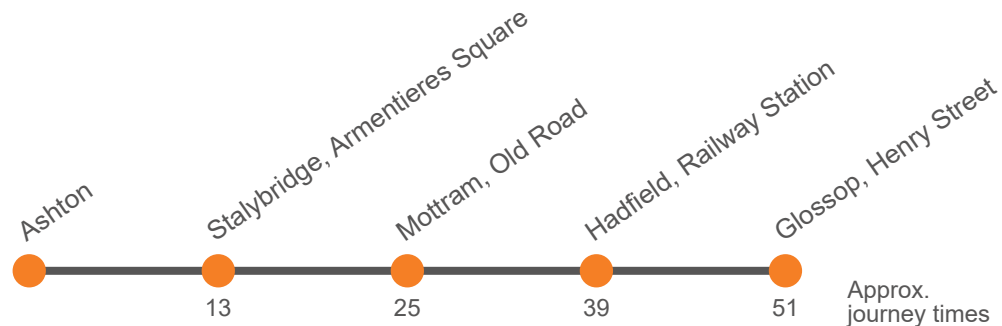

Monday to Friday (continued)

Ashton-under-Lyne Interchange Stand K	1509	1532	1555	1618	1638	1658	1718	1738	1803	1833	1903	1945	2045
Stalybridge, Armentieres Square Stop D	1523	1546	1609	1632	1652	1712	1732	1752	1817	1847	1914	1956	2056
Mottram, Old Road	1535	1558	1621	1644	1704	1724	1744	1804	1829	1859	1923	2005	2104
Mottram, Junction Stop B											1924	2006	2105
Hadfield, Railway Station	1549	1612	1635	1658	1718	1738	1758	1818	1843	1913	1936	2018	2117
Glossop, Henry Street Stop C	1601	1624	1647	1710	1730	1750					1945	2027	2126
Glossop, Henry Street Stop B	...	...	...	...	...	...	1810	1830	1855	1925	...	...	...
Glossop, Shirebrook Drive	...	...	...	...	...	...	1815	1835	1900	1930	...	...	...

Monday to Friday (continued)

Ashton-under-Lyne Interchange Stand K	2145	2245	2331
Stalybridge, Armentieres Square Stop D	2156	2256	2339
Mottram, Old Road	2204	2304	2347
Mottram, Junction Stop B	2205	2305	2348
Hadfield, Railway Station	2217	2317	0000
Glossop, Henry Street Stop C	2226	2326	0009
Glossop, Henry Street Stop B	...	...	...
Glossop, Shirebrook Drive	...	...	...