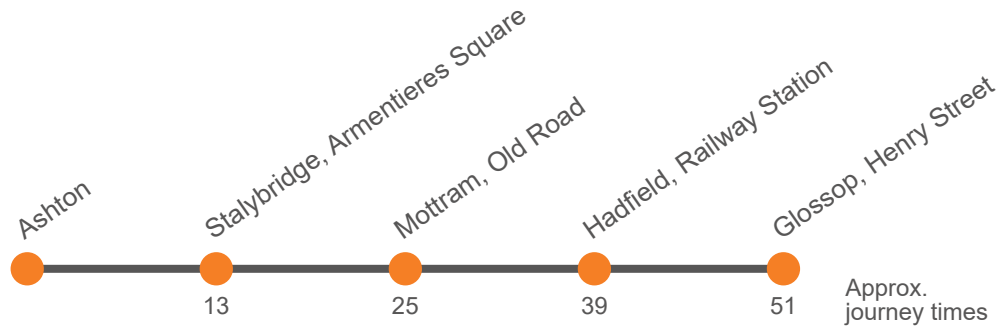

Saturday

Ashton-under-Lyne Interchange Stand K	0551	0651	0751	0851	0921	0951	Then at these mins past the hour	21	51	until	1551	1621	1651	1721
Stalybridge, Armentieres Square Stop D	0559	0659	0759	0905	0935	1005		35	05		1605	1635	1705	1735
Mottram, Old Road	0607	0710	0810	0917	0947	1017		47	17		1617	1647	1717	1747
Mottram, Junction Stop B														
Hadfield, Railway Station	0620	0723	0823	0931	1001	1031		01	31		1631	1701	1731	1800
Glossop, Henry Street Stop C	0629	0732	0832	0943	1013	1043	13	43	1643	1713	1743	1809		

Saturday (continued)

Ashton-under-Lyne Interchange Stand K	1751	1845	1945	2045	2145	2245	2331
Stalybridge, Armentieres Square Stop D	1803	1856	1956	2056	2156	2256	2339
Mottram, Old Road	1815	1905	2005	2104	2204	2304	2347
Mottram, Junction Stop B		1906	2006	2105	2205	2305	2348
Hadfield, Railway Station	1828	1918	2018	2117	2217	2317	0000
Glossop, Henry Street Stop C	1837	1927	2027	2126	2226	2326	0009

This service is partly funded by Derbyshire County Council and Transport for Greater Manchester