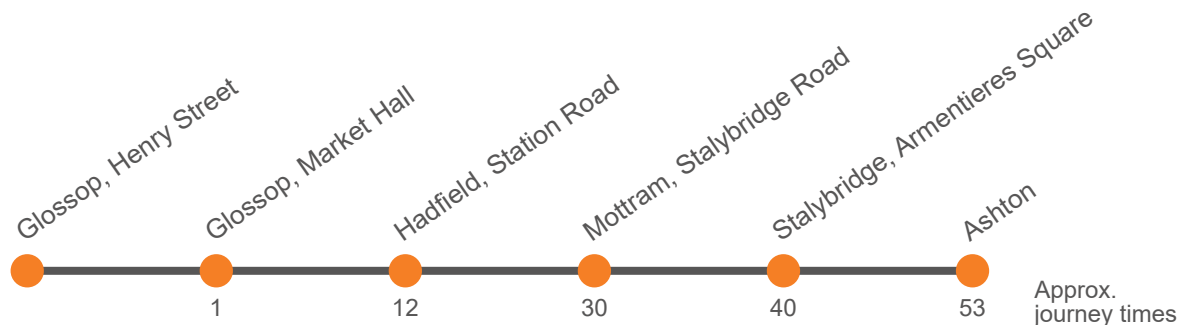

Monday to Friday (continued)

Glossop, Shirebrook Drive	...	...	...	...	...	...	...	...	...	1831	1856	1936	...	...
Glossop, Henry Street Stop A	1533	1558	1623	1648	1713	1733	1753	1813					2035	2135
Glossop, outside Market Hall	1534	1559	1624	1649	1714	1734	1754	1814	1838	1903	1943	2036	2136	
Hadfield, Railway Station	1546	1611	1636	1701	1726	1746	1806	1826	1849	1914	1954	2044	2144	
Hollingworth, Gun Inn														
Mottram, Stalybridge Road	1604	1629	1654	1719	1744	1804	1824	1844	1904	1929	2007	2057	2157	
Stalybridge, Armentieres Square Stop A	1614	1639	1704	1729	1754	1814	1834	1854	1914	1939	2015	2105	2205	
Ashton-under-Lyne Interchange Stand K	1627	1652	1717	1742	1807	1827	1847	1907	1925	1950	2025	2115	2215	

Monday to Friday (continued)

Glossop, Shirebrook Drive	...	...
Glossop, Henry Street Stop A	2235	2335
Glossop, outside Market Hall	2236	2336
Hadfield, Railway Station	2244	2344
Hollingworth, Gun Inn		
Mottram, Stalybridge Road	2257	2357
Stalybridge, Armentieres Square Stop A	2305	0005
Ashton-under-Lyne Interchange Stand K	2315	0015